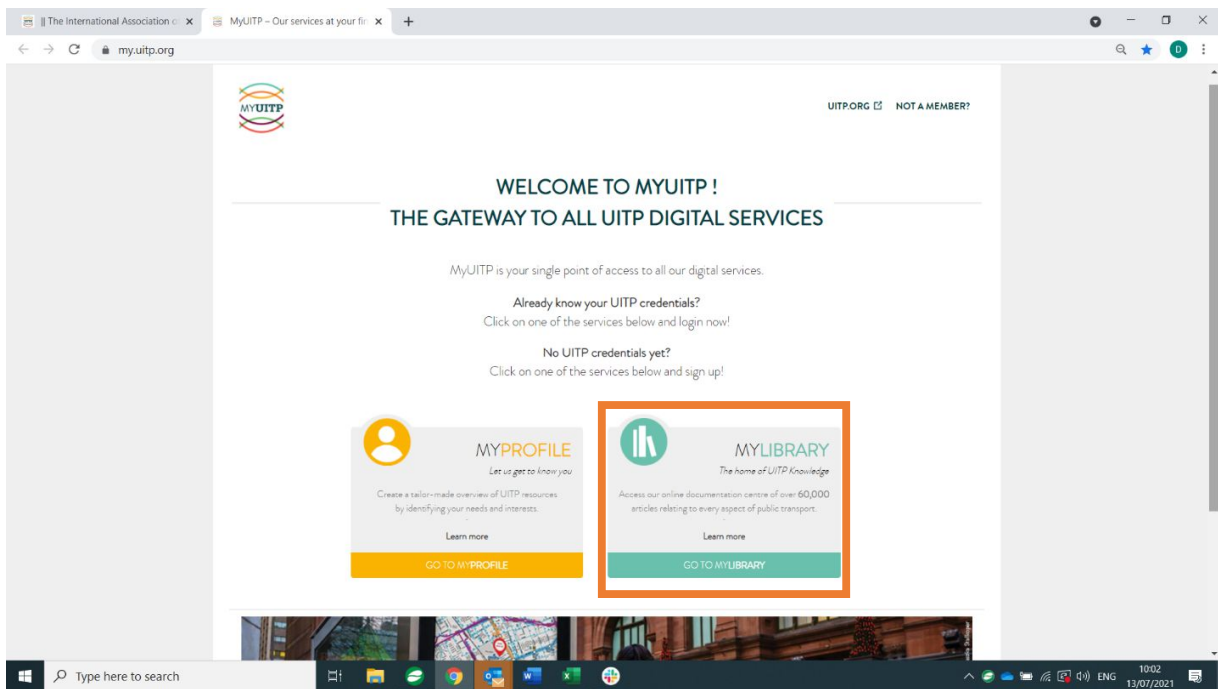

How to reach the library of UITP: Mylibrary

1. Click on the box with 3 horizontal lines on the right side

2. Click on MyUITP on the right side

3. Click on MyLibrary

4. Click on Advanced Research

5. **You can now do you search.** If you need some help for your search, please contact gaelle.nevens@uitp.org

The screenshot shows a web browser window displaying the MyLibrary website. The browser's address bar shows the URL `mylibrary.uitp.org/SelectMC_User.htm?table=3`. The website header includes the MyLibrary logo, the KfW logo (labeled as 'KfW IPEX-Bank Supporting Partner'), and the user name 'Hicham BADRAN'. The main content area features a search interface with a search bar at the top and a 'SEARCH' section below. The search section includes several input fields and dropdown menus for refining the search: